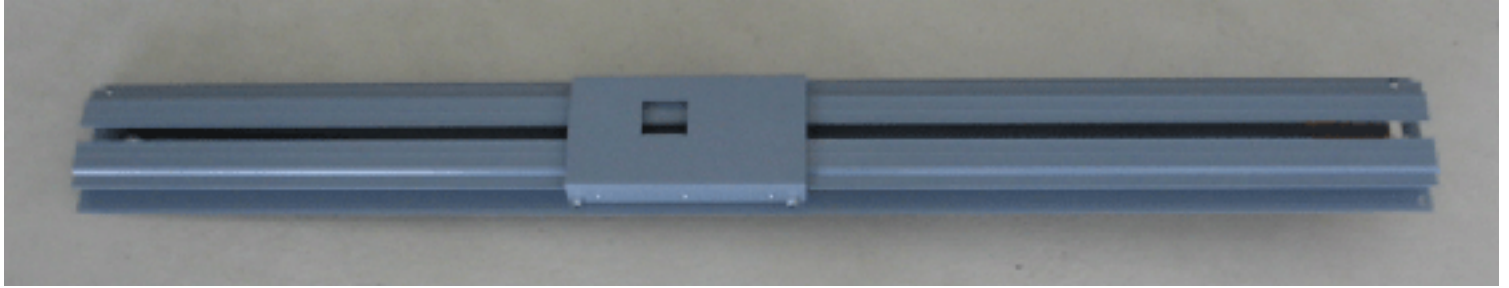

StockMaster Lift-Truk Mast

Mast Modules for Lift-Truk (Manual) sizes 4 to 7 - (Illustrated)
Contains complete Mast assembly for mounting to Frame
and all fasteners for fixing.

Order Codes 30SM-MAS?? where ?? denotes size.
(example 30SM-MAS04 for Lift-Truk SM-LT04)

Mast Modules for Lift-Truk (Manual) sizes 8 to 14
Sizes 8 to 14 are supplied as a two piece mast assembly
and contain all fasteners for fixing.

Common (upper) and Extension (lower) sections are available separately.

Order Codes

30SM-MAS00 (Common upper section)

30SM-MAX?? (Extension section) where ?? denotes size.
(example 30SM-MAX09 for Lift-Truk (Manual) SM-LT09M)